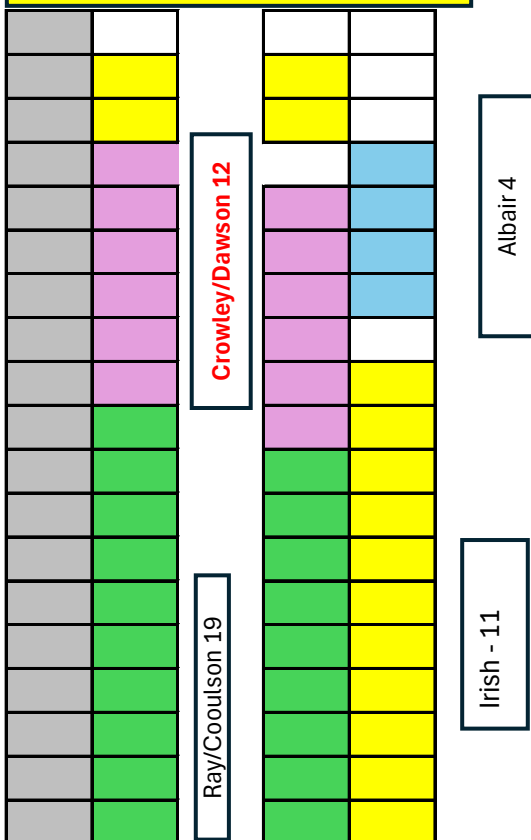

Old Wood Barns By Show Office			Beef Barn		
	Scobie	7		Hoyt	12
	Merchant	10		Rauch	2
	Engel	8		Ballard	2
	Potter	3		Garcia	2
	Cantleberry	9		Yarbrough	2
				Busick	23
Stockmans Barn				Daley	2
	Western	2		Fike	1
	Roye	1		Vaccarezza	1
	Fichtner	1		Roberts	13
	Irish	11		Vernard	11
	Albair	4			
	Dawson	3	Pavillion - East		
	Crowley	9		Wheeler	22
	Ray	13		Zanetti	21
	Coulson	6			
			Pavillion - West		
Edna Barn				Weaver	18
	Robles	2		Coakly	2
	Probost	1		Faught	7
	Shatley	2		Gaudreau	8
	Rice	7		Minor	7
	Savery	2		LoCascio	3
	N. Payne	8		Colt Creek	8
	Soliven	8		Hinely	9
	Kelly	15		Place	13
	Woods	2			
	Grey	6			

Wood Barns

Golf Cart Pickup Location

Merchant - 10

Engle - 8

Scobie - 7

Cantleberry - 9

Potter 3

Stockmans Barn

Western, Roye, Fichtner 4

Pavilion Barn

|