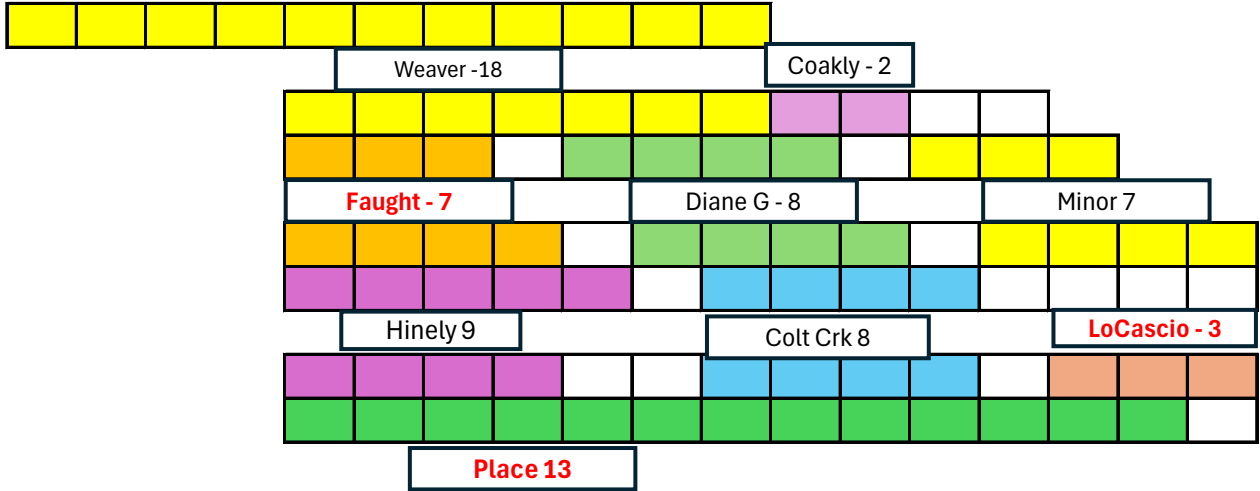

Old Wood Barns By Show Office			Beef Barn		
	Scobie	7		Hoyt	12
	Merchant	10		Rauch	2
	Engel	8		Ballard	2
	Potter	3		Garcia	2
	Cantleberry	9		Yarbrough	2
				Busick	23
Stockmans Barn				Daley	2
	Western	2		Fike	1
	Roye	1		Vaccarezza	1
	Fichtner	1		Roberts	13
	Irish	11		Vernard	11
	Albair	4			
	Dawson	3	Pavillion - East		
	Crowley	9		Wheeler	22
	Ray	13		Zanetti	21
	Coulson	6			
			Pavillion - West		
Edna Barn				Weaver	18
	Robles	2		Coakly	2
	Probost	1		Faught	7
	Shatley	2		Gaudreau	8
	Rice	7		Minor	7
	Savery	2		LoCascio	3
	N. Payne	8		Colt Creek	8
	Soliven	8		Hinely	9
	Kelly	15		Place	13
	Woods	2			
	Grey	6			

Wood Barns

Golf Cart Pickup Location

Merchant - 10

Engle - 8

Scobie - 7

Cantleberry - 9

Potter 3

Stockmans Barn

Western, Roye, Fichtner 4

Pavilion Barn

|